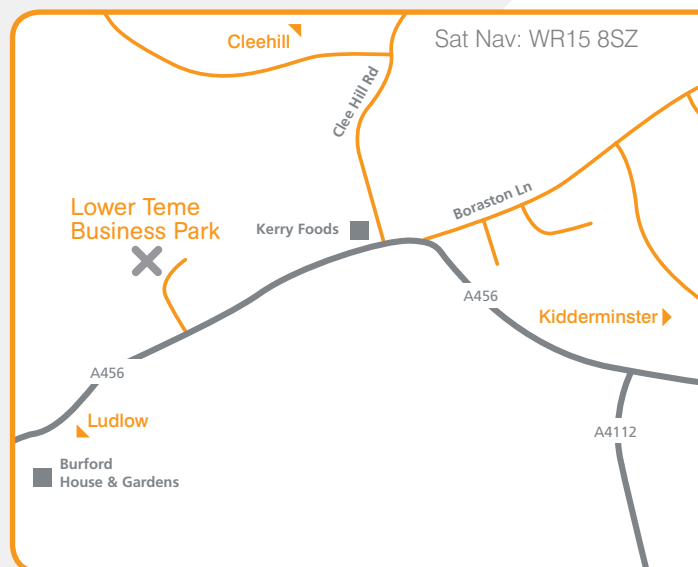

## The Location

- The business park is located off the A456 to the north of Tenbury Wells and in the village of Burford approximately 9 miles from Ludlow.

Unit	Size (sq ft)
1	7,353
2	9,762
3	9,687
4	4,852
5	4,789
6	51,199
7	15,000
8	1,376
<b>104,018</b>	