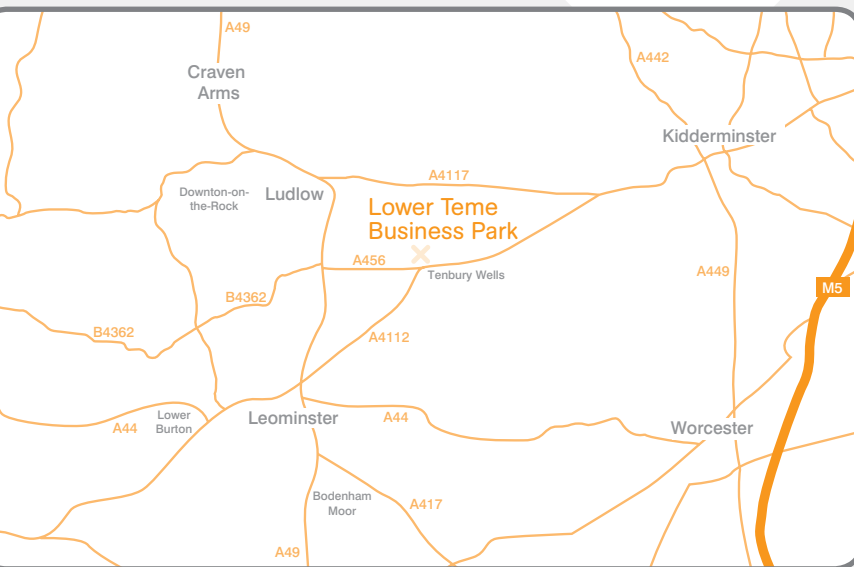

## The Location

- The business park is located off the A456 to the north of Tenbury Wells and in the village of Burford approximately 9 miles from Ludlow.

Unit	Size (sq ft)
1	7,353
2	9,762
3	9,687
4	4,852
5	4,789
6	51,199
7	15,000
8	1,376
<b>104,018</b>	