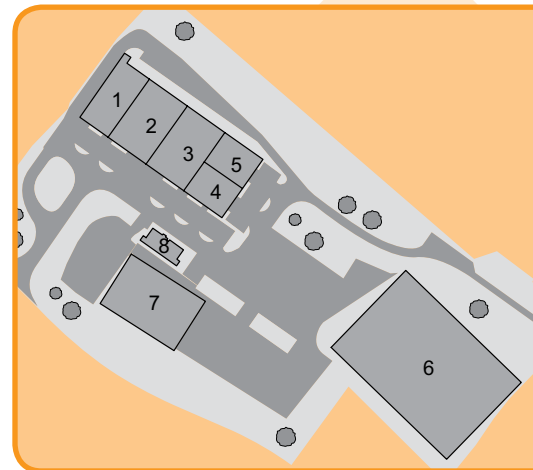

## The Site

- The business park has 8 workspace units ranging from 1,376 to 51,199 sq ft.
- Each unit contains office, production area and w.c. accommodation.
- Each unit can be accessed via a goods loading door to the production area or separate personnel doors.
- Each unit has production area heaters and 3-phase electricity supply.
- There are designated parking spaces, landscaped areas and a site security barrier.

## The Location

- The business park is located off the A456 to the north of Tenbury Wells and in the village of Burford approximately 9 miles from Ludlow.

Unit	Size (sq ft)
1	7,353
2	9,762
3	9,687
4	4,852
5	4,789
6	51,199
7	15,000
8	1,376
<b>104,018</b>	